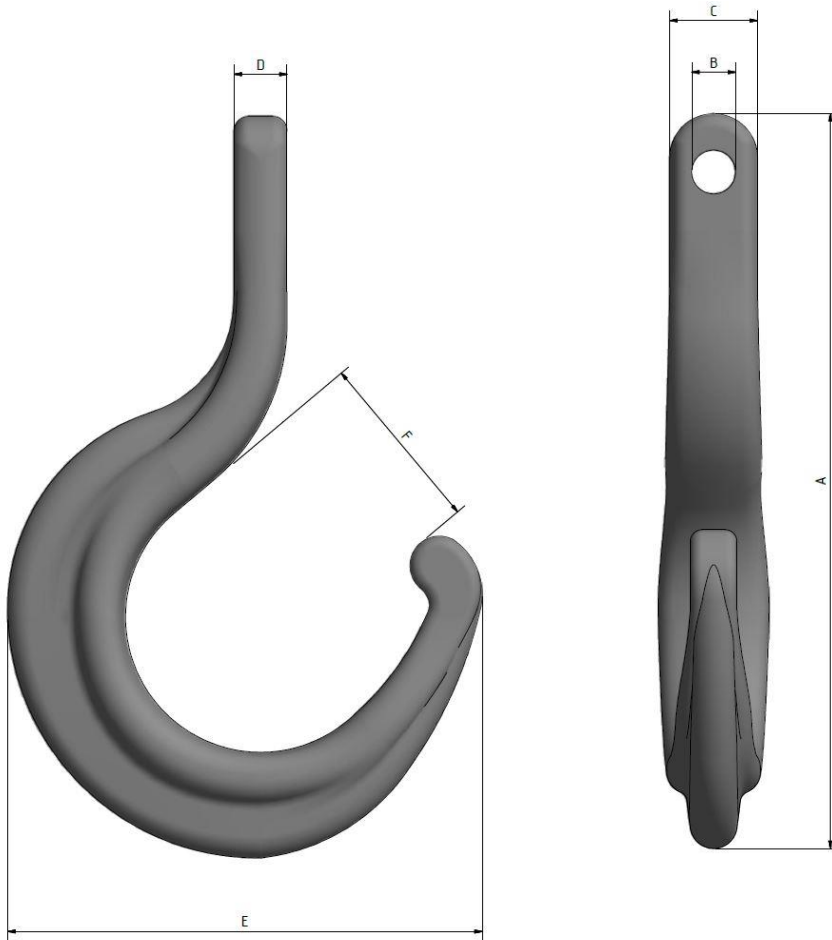

Chasing Equipment

J-Chaser

SWL	A	B	C	D	E	F
150 to	1944	110	280	130	1140	550
250 to	2525	150	300	180	1609	616

Application: chain/wire recovery tool

Manufactured & Tested: in Germany by Feubo

Material: Cast Steel